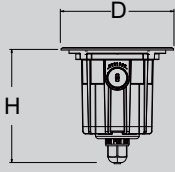

VEGA

LED In-ground Up-light

DALI | ON/OFF

Wattage Range : **6W - 36W**
 Lumen Range : **430 - 3600lm**
 CCT : **2700K-6500K | RGB**
 CRI : **80/90**
 IP Rating : **IP67**
 3 Step Macadam
 Material : **SS & Die Cast Aluminium**
 Lifetime : **L70>50,000 hrs**
 Voltage : **DC24V | 220-240V**

Wattage	D	H	C
6W	130	133	119x136
12W	160	153	147x156
18W	180	162	165x168
23W	210	181	193x194
36W	250	190	223x212

Application

Vega Inground light is a robust and high-performance outdoor lighting fixture designed for seamless ground installation. It delivers focused, upward illumination ideal for highlighting façades, trees, pathways, and architectural features. Built with durable materials and superior waterproof protection, Vega ensures long-lasting performance in multiple lighting applications.

I-Connector

BR-VE X R X X X WX

6W-36W

Round

Trim

SS plate

HC

Narrow Medium Wide