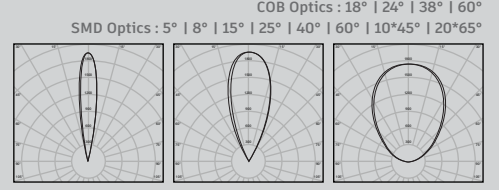

VEGA

LED In-ground Up-light

DALI | ON/OFF

Wattage Range : **6W - 36W**
 Lumen Range : **430 - 3600lm**
 CCT : **2700K-6500K | RGB**
 CRI : **80/90**
 IP Rating : **IP67**
 3 Step Macadam
 Material : **SS & Die Cast Aluminium**
 Lifetime : **L70>50,000 hrs**
 Voltage : **DC24V | 220-240V**

Wattage	D	H	C
6W	130	133	119x136
12W	160	153	147x156
18W	180	162	165x168
23W	210	181	193x194
36W	250	190	223x212

Application

Vega Inground light is a robust and high-performance outdoor lighting fixture designed for seamless ground installation. It delivers focused, upward illumination ideal for highlighting façades, trees, pathways, and architectural features. Built with durable materials and superior waterproof protection, Vega ensures long-lasting performance in multiple lighting applications.