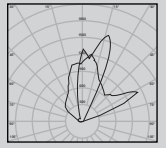

VEGA AS

LED In-ground Up-light

DALI | ON/OFF

Wattage Range : **6W - 36W**
 Lumen Range : **430 - 3600lm**
 CCT : **2700K-6500K | RGB**
 CRI : **80/90**
 IP Rating : **IP67**
 3 Step Macadam
 Material : **SS & Die Cast Aluminium**
 Lifetime : **L70>50,000 hrs**
 Voltage : **DC24V | 220-240V**

Wattage	D	H	C
6W	130	133	119x136
12W	160	153	147x156
18W	180	162	165x168
23W	210	181	193x194
36W	250	190	223x212

Optics : Asymmetric

Application

Vega AS Inground Uplight is a durable, high-performance fixture designed to provide smooth, even illumination for walls and architectural surfaces. Installed flush with the ground, it delivers upward grazing or washing effects, making it ideal for façades, columns, landscape features, and pathways. Vega ensures long-lasting reliability in outdoor environments.