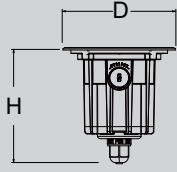

VEGA AS

LED In-ground Up-light

DALI | ON/OFF

Wattage Range : **6W - 36W**
 Lumen Range : **430 - 3600lm**
 CCT : **2700K-6500K | RGB**
 CRI : **80/90**
 IP Rating : **IP67**
 3 Step Macadam
 Material : **SS & Die Cast Aluminium**
 Lifetime : **L70>50,000 hrs**
 Voltage : **DC24V | 220-240V**

Wattage	D	H	C
6W	130	133	119x136
12W	160	153	147x156
18W	180	162	165x168
23W	210	181	193x194
36W	250	190	223x212

Optics : Asymmetric

Application

Vega AS Inground Uplight is a durable, high-performance fixture designed to provide smooth, even illumination for walls and architectural surfaces. Installed flush with the ground, it delivers upward grazing or washing effects, making it ideal for façades, columns, landscape features, and pathways. Vega ensures long-lasting reliability in outdoor environments.

I-Connector

BR-VEA X R X X X WX

6W-36W

Round

Trim

SS plate

HC

Narrow Medium Wide