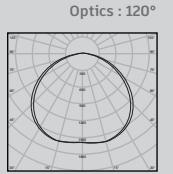

VITRA

LED Recessed Downlight

DALI | ON/OFF

Wattage Range : **15W - 40W**
Lumen Range : **1650 - 4800lm**
CCT : **2700K-4000K**
CRI : **80/90**
IP Rating : **IP20/IP54**
3 Step Macadam
Material : **Die Cast Aluminium**
Lifetime : **L70 > 50,000 hrs**
Voltage : **220-240V AC**

Wattage	D	H	C
15W	115	51.5	98
20W	145	51.5	122
28W	178	51.5	158
40W	225	52	200

Application

Vitra is a diffused downlight designed to deliver soft, uniform illumination with minimal glare. Its optimized optical diffuser ensures consistent light distribution, making it ideal for commercial and residential applications.

Accessories

Frame Finish

Optics

BR-VI X R X X X WX

15W-40W

Round

Trim

Custom Grey Black White

WH

Wide

4000K 3000K 2700K