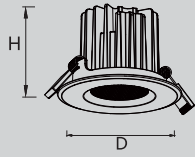

ZEN

LED Recessed Downlight

DALI | ON/OFF

Wattage Range : **10W - 25W**
 Lumen Range : **1100 - 2750lm**
 CCT : **2700K-4000K**
 CRI : **80/90**
 IP Rating : **IP20/IP65**
3 Step Macadam
 Material : **Die Cast Aluminium**
 Lifetime : **L70>50,000 hrs**
 Voltage : **220-240V AC**

Wattage	D	H	C
10W	100	48	80
15W	100	68	80
25W	100	96	80

Optics : 15° | 24° | 38°

Application

Zen is an IP-rated downlight engineered for high efficiency, stable output, and long-lasting operation, making it ideal for bathrooms, outdoor soffits, and moisture-prone areas.