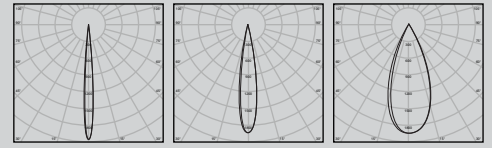

ZEN

LED Recessed Downlight

DALI | ON/OFF

Wattage Range : **10W - 25W**
 Lumen Range : **1100 - 2750lm**
 CCT : **2700K-4000K**
 CRI : **80/90**
 IP Rating : **IP20/IP65**
3 Step Macadam
 Material : **Die Cast Aluminium**
 Lifetime : **L70>50,000 hrs**
 Voltage : **220-240V AC**

Wattage	D	H	C
10W	100	48	80
15W	100	68	80
25W	100	96	80

Optics : 15° | 24° | 38°

Application

Zen is an IP-rated downlight engineered for high efficiency, stable output, and long-lasting operation, making it ideal for bathrooms, outdoor soffits, and moisture-prone areas.